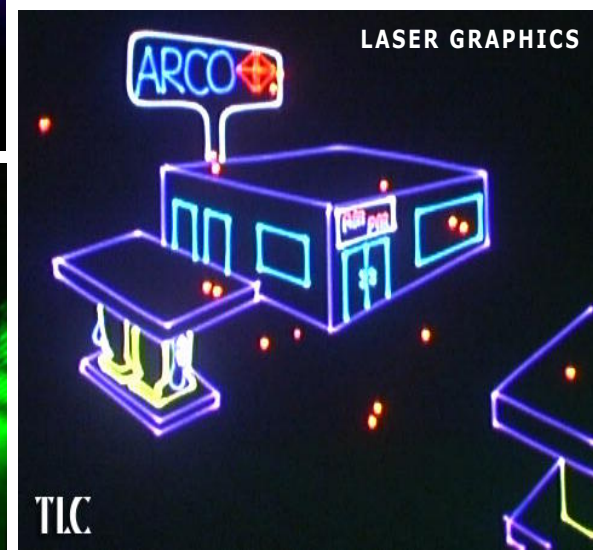

TLC

TLC

MULTICOLOR LASERS

TLC

SINGLE COLOR LASERS

TLC

LASER GRAPHICS

Laser entertainment is unique, fun, informative, and exciting. TLC's laser animated graphics and laser projection effects create an energetic focus that literally 'grabs' your eyes.

TLC

TLC

TLC

Custom laser graphics of your logos can be presented with impact. Lasers are in focus on most surfaces, and work equally well in front or rear projection. The astounding color of laser-light can only be experienced live.